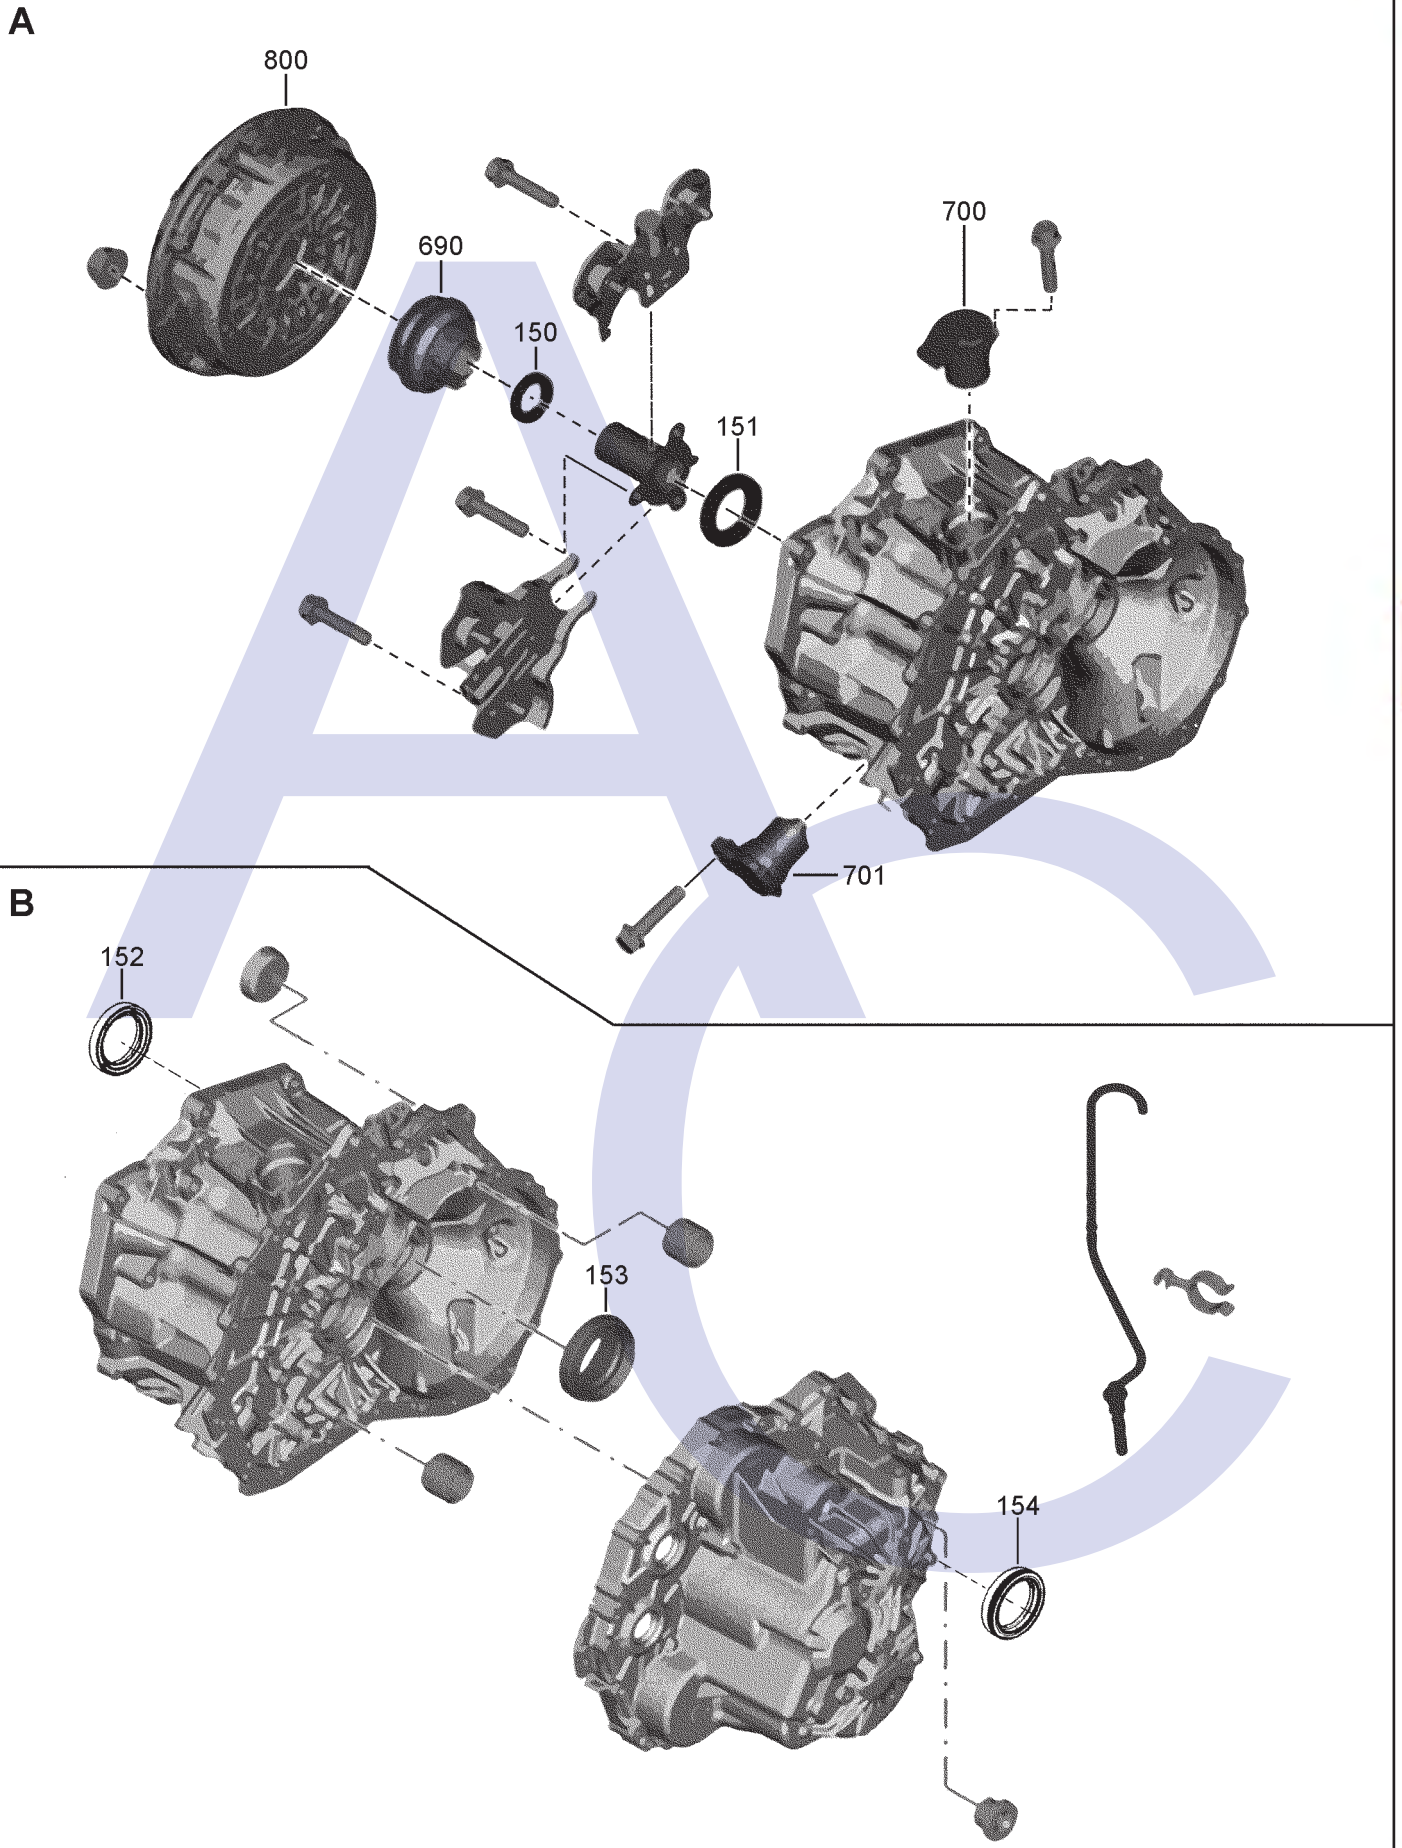

Getrag 6DCT250 (DPS6)

Ford, Renault

6 Speed Dry Dual Clutch Transmission (Electronic Control)

AUTOMATIC CHOICE

THE AUTOMATIC TRANSMISSION PARTS WAREHOUSE

Getrag 6DCT250 (DPS6)

Ford, Renault

6 Speed Dry Dual Clutch Transmission (Electronic Control)

ILL NO.	DESCRIPTION	YEARS	QTY	PART NO
KITS				
Kit	Overhaul Kit (Transtec®)	10-ON	1	DPS6.OHK01
GASKETS				
RUBBER COMPONENTS				
120A	'O' Ring, Mechatronic to Case ..	10-ON	2	DPS6.OR01
121A	'O' Ring, Input Speed Sensor #1 ..	10-ON	1	DPS6.OR02
122A	'O' Ring, Input Speed Sensor #2..	10-ON	1	DPS6.OR02
123A	'O' Ring, Output Speed Sensor	10-ON	1	DPS6.OR02
METAL CLAD SEALS				
150A	Seal, Input Inner (20mm x 28mm x 7mm)	10-ON	1	DPS6.MCS01
151A	Seal, Input Outer (62mm x 39mm)	10-ON	1	DPS6.MCS02
152B	Seal, R/Hand Drive Shaft	10-ON	1	DPS6.MCS03
153B	Internal Seal (14mm x 21mm x 5mm)	10-ON	1	DPS6.MCS04
152B	Seal, L/Hand Drive Shaft	10-ON	1	DPS6.MCS03
NI	Selector/Manual Shaft	10-ON	1	DPS6.MCS05
MOULDED PISTONS				
SEALING RINGS				
FRICTION PLATES				
STEEL PLATES				
PRESSURE PLATES				
SPRINGS & CIRCLIPS				
FILTERS				

ILL NO.	DESCRIPTION	YEARS	QTY	PART NO
BUSHINGS				
THRUST WASHERS & BEARINGS				
690A	Clutch Release Bearing (Ford 1.0L)	10-ON	1	DPS6.BE01
	(Ford 1.6L Check VIN)	10-ON	1	DPS6.BE02
	(Focus 195PS, Check VIN)	10-ON	1	DPS6.BE02
ELECTRICAL COMPONENTS				
700A	Servo, Clutch Actuator	10-ON	1	DPS6.ELE01
701A	Servo, Clutch Actuator	10-ON	1	DPS6.ELE01
703C	Range Position Sensor	10-ON	1	DPS6.ELE02
705C	Mechatronic Actuator Module ...	10-ON	1	DPS6.MAM01
706C	Input Speed Sensor #1 (Black) ..	10-ON	1	DPS6.ELE03
707C	Input Speed Sensor #2 (Grey) ..	10-ON	1	DPS6.ELE04
709C	Output Speed Sensor /Engine Speed Sensor)	10-ON	1	DPS6.ELE05
VALVE BODY PARTS				
HARD PARTS				
800A	Dry Clutch Drum Ford 1.6 Duratec TI-VCT 105 PS. ..	10-ON	1	DPS6.DRU01
	Ford 1.0 Ecoboost 100 PS	10-ON	1	DPS6.DRU02
	Ford Focus 1.6	11-ON	1	DPS6.DRU03
SPECIAL ITEMS				
TOOLS & MANUALS				
Click here to see special tools available for this unit				