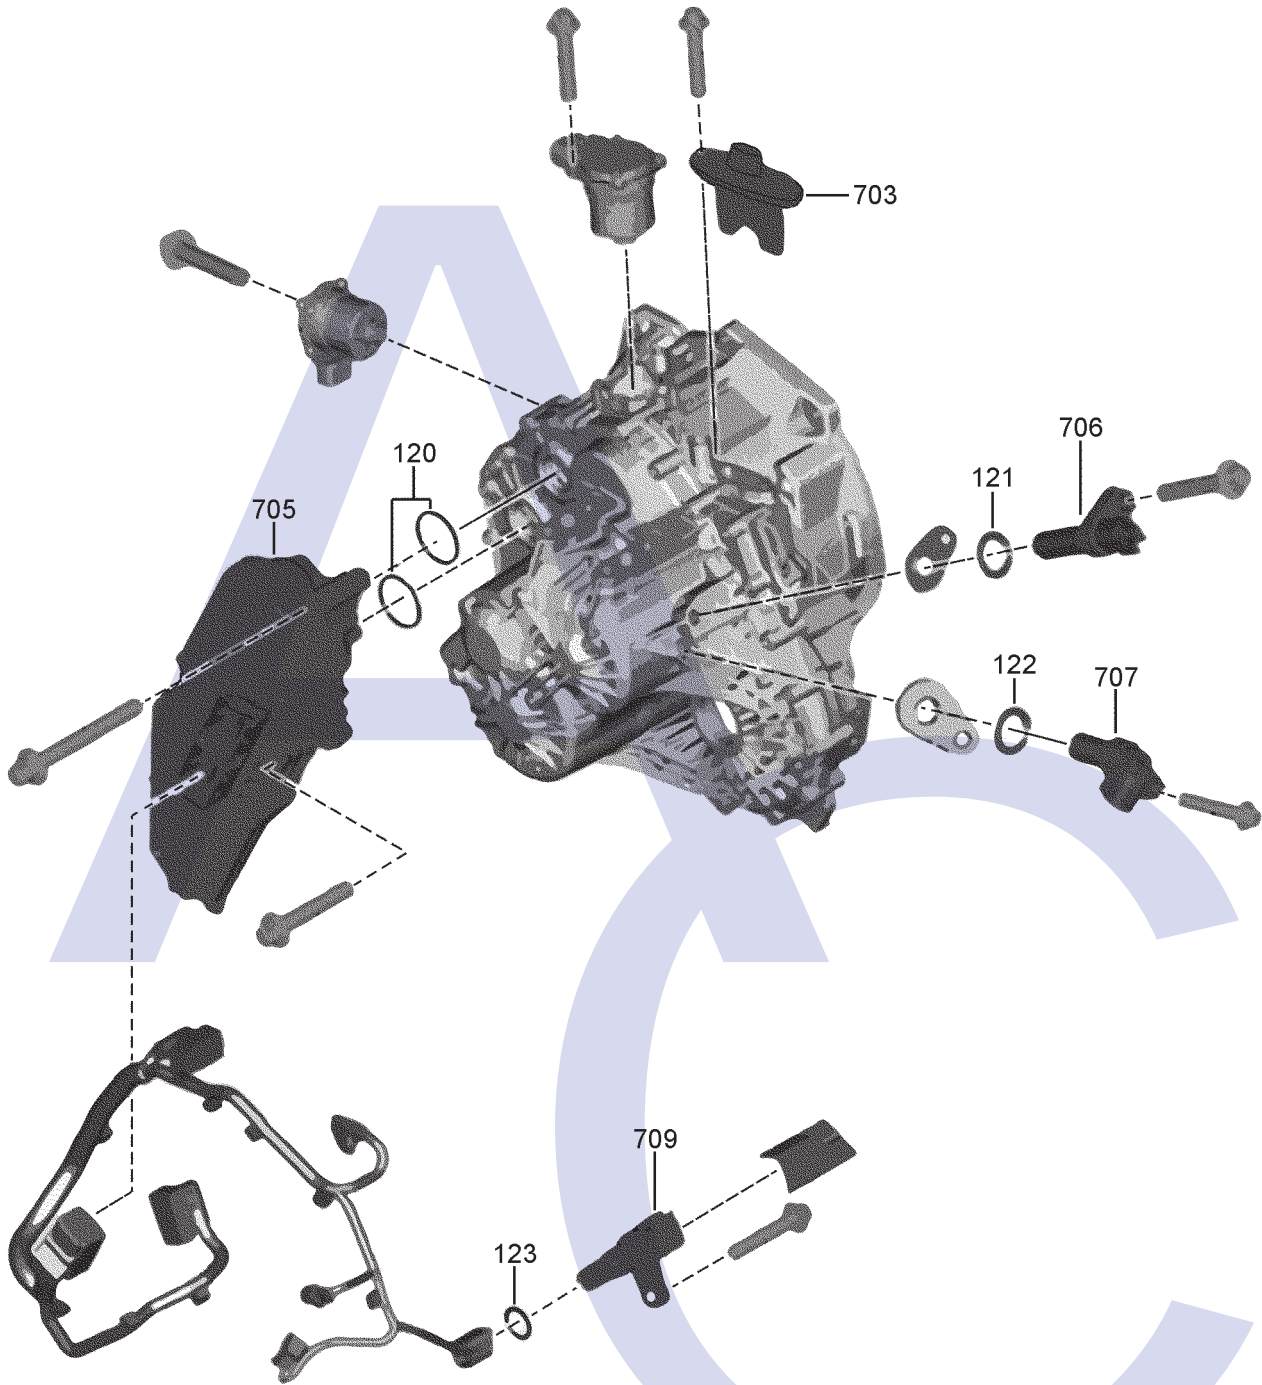

Getrag 6DCT250 (DPS6)

Ford, Renault

6 Speed Dry Dual Clutch Transmission (Electronic Control)

AUTOMATIC CHOICE

THE AUTOMATIC TRANSMISSION PARTS WAREHOUSE

Getrag 6DCT250 (DPS6)

Ford, Renault

6 Speed Dry Dual Clutch Transmission (Electronic Control)

AUTOMATIC CHOICE

THE AUTOMATIC TRANSMISSION PARTS WAREHOUSE

C

Getrag 6DCT250 (DPS6)

Ford, Renault

6 Speed Dry Dual Clutch Transmission (Electronic Control)

AUTOMATIC CHOICE

THE AUTOMATIC TRANSMISSION PARTS WAREHOUSE

ILL NO.	DESCRIPTION	YEARS	QTY	PART NO
KITS				
Kit	Overhaul Kit (Transtec®)	10-ON	1	DPS6.OHK01
GASKETS				
RUBBER COMPONENTS				
120A	'O' Ring, Mechatronic to Case ..	10-ON	2	DPS6.OR01
121A	'O' Ring, Input Speed Sensor #1 ..	10-ON	1	DPS6.OR02
122A	'O' Ring, Input Speed Sensor #2..	10-ON	1	DPS6.OR02
123A	'O' Ring, Output Speed Sensor	10-ON	1	DPS6.OR02
METAL CLAD SEALS				
150A	Seal, Input Inner (20mm x 28mm x 7mm)	10-ON	1	DPS6.MCS01
151A	Seal, Input Outer (62mm x 39mm)	10-ON	1	DPS6.MCS02
152B	Seal, R/Hand Drive Shaft	10-ON	1	DPS6.MCS03
153B	Internal Seal (14mm x 21mm x 5mm)	10-ON	1	DPS6.MCS04
152B	Seal, L/Hand Drive Shaft	10-ON	1	DPS6.MCS03
NI	Selector/Manual Shaft	10-ON	1	DPS6.MCS05
MOULDED PISTONS				
SEALING RINGS				
FRICTION PLATES				
STEEL PLATES				
PRESSURE PLATES				
SPRINGS & CIRCLIPS				
FILTERS				